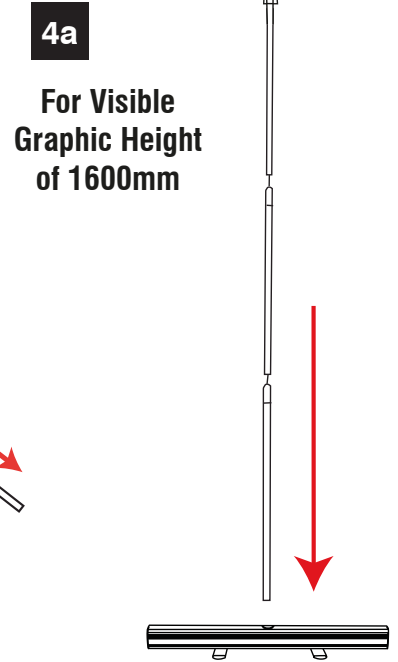

Mantis (600mm Wide Banner)

 **PARTS (NOT TO SCALE)**

Snap Rail

Self Adhesive Rail

1

2

3