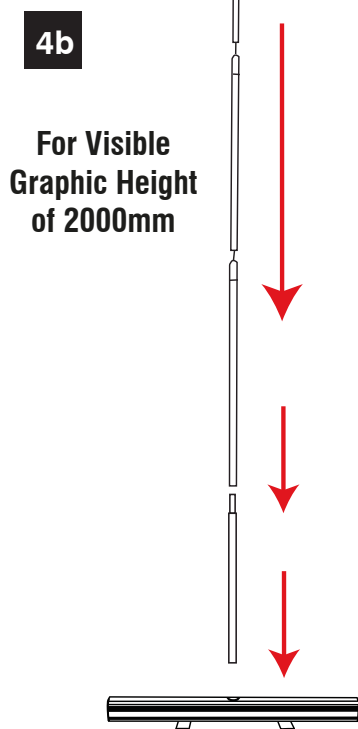

Mantis (600mm Wide Banner)

 **PARTS (NOT TO SCALE)**

Snap Rail

Self Adhesive Rail

1

2

3